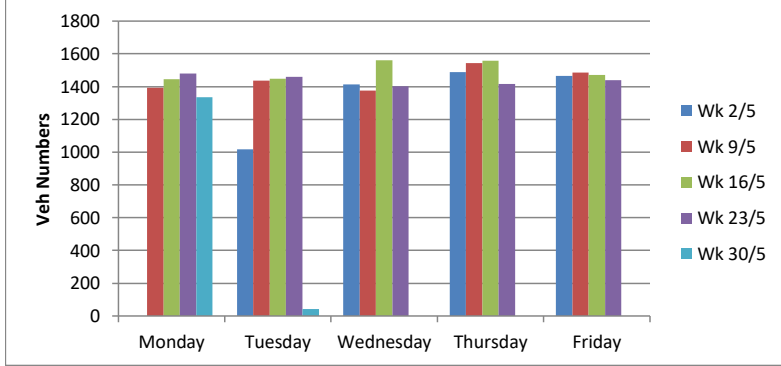

Speed Watch Analysis May 2022

		Monday	Tuesday	Wednesday	Thursday	Friday	Saturday	Sunday
Feltwell Rd	Count over limit	104	92	121	119	120	100	103
	% over limit	1.8	1.7	2.1	2	2	2.3	2.8
	Avg Speeder	38	37.8	37.9	38.1	38.3	37.9	38.2

		Monday	Tuesday	Wednesday	Thursday	Friday	Saturday	Sunday
Lynn Rd	Count over limit	657	807	669	735	736	603	430
	% over limit	15	15.6	14.6	16.3	15.9	16.6	13
	Avg Speeder	39.1	39.2	39.2	39.4	39.2	39.2	39.5

Max Speed	
Lynn Rd	70
Feltwell	50

Total vehicle count	
Lynn Rd	30221
Feltwell	36668

Although the average speeder is near the same, the % over the limit is a lot less on the Feltwell Rd. Lynn road is still an issue. Weekends seem to be an issue on both roads

Incoming Daily Volumes Feltwell Rd