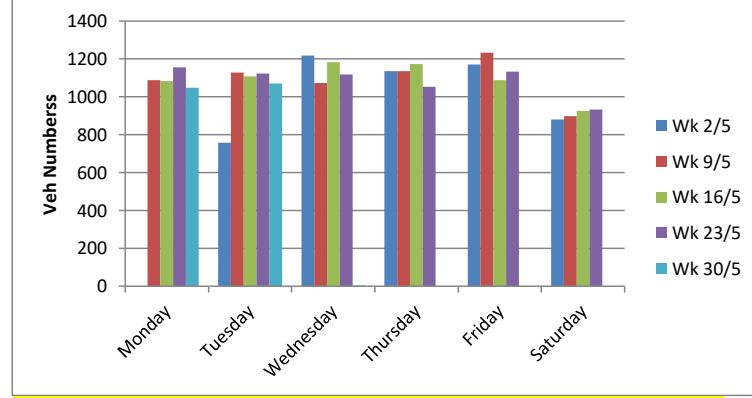

		Monday	Tuesday	Wednesday	Thursday	Friday	Saturday	Sunday
Lynn Rd	Count over limit	657	807	669	735	736	603	430
	% over limit	15	15.6	14.6	16.3	15.9	16.6	13
	Avg Speeder	39.1	39.2	39.2	39.4	39.2	39.2	39.5

Max Speed	
Lynn Rd	70
Feltwell	50

Total vehicle count	
Lynn Rd	30221
Feltwell	36668

Although the average speeder is near the same, the % over the limit is a lot less on the Feltwell Rd. Lynn road is still an issue. Weekends seem to be an issue on both roads

**Incoming Daily Volumes Feltwell Rd**

**Incoming Daily Volumes Lynn Rd**

**Incoming Average Hourly Speed Feltwell Rd**

**Incoming Average Hourly Speed Lynn Rd**