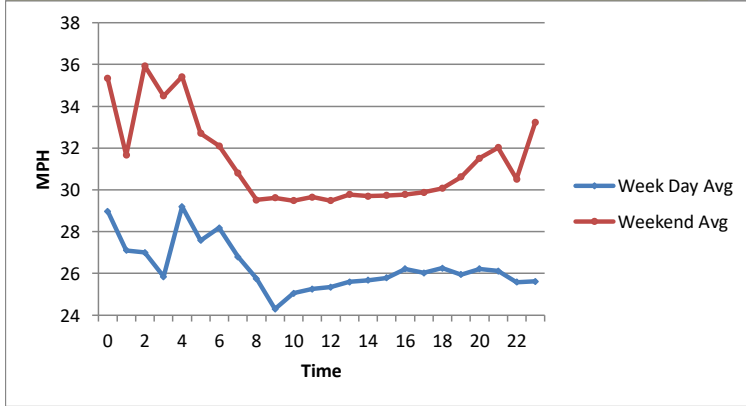

Max Speed	
Lynn Rd	70
Feltwell	50

Total vehicle count	
Lynn Rd	30221
Feltwell	36668

Although the average speeder is near the same, the % over the limit is a lot less on the Feltwell Rd. Lynn road is still an issue. Weekends seem to be an issue on both roads

**Incoming Daily Volumes Feltwell Rd**

**Incoming Daily Volumes Lynn Rd**

**Incoming Average Hourly Speed Feltwell Rd**

**Incoming Average Hourly Speed Lynn Rd**