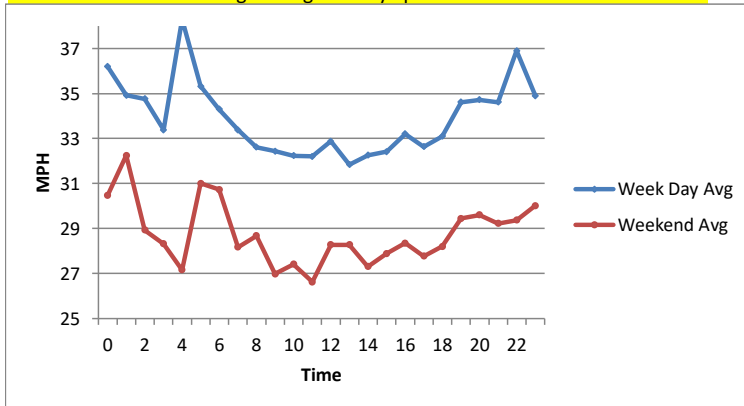

		Monday	Tuesday	Wednesday	Thursday	Friday	Saturday	Sunday
Lynn Rd	Count over limit	669	662	598	784	872	682	560
	% over limit	13	12.3	16.2	17.1	17.6	14.5	15.3
	Avg Speeder	39.4	39.3	39.4	39.6	39.6	39.4	39.7

Incoming Daily Volumes Feltwell Rd

Incoming Daily Volumes Lynn Rd

Incoming Average Hourly Speed Feltwell Rd

Incoming Average Hourly Speed Lynn Rd