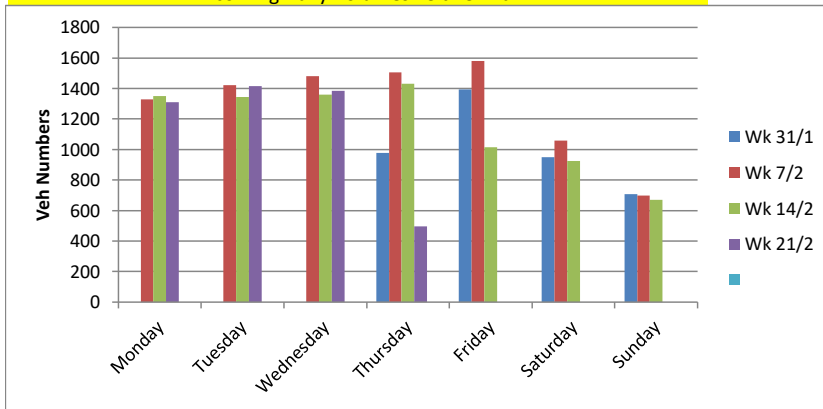

Speed Watch Analysis February 2022

		Monday	Tuesday	Wednesday	Thursday	Friday	Saturday	Sunday
Feltwell Rd	Count over limit	292	277	291	351	340	267	230
	% over limit	7.3	6.6	6.9	8	8.5	9.1	11.1
	Avg Speeder	38.8	39	38.9	38.6	38.9	38.8	38.6

Max Speed	
Lynn Rd	75
Feltwell	60

Total vehicle count	
Lynn Rd	27324
Feltwell	25803

Although the average speeder is near the same, the % over the limit is a lot less on the Feltwell Rd. On both roads the average speeded is about 5/10 mph less at weekends.

		Monday	Tuesday	Wednesday	Thursday	Friday	Saturday	Sunday
Lynn Rd	Count over limit	669	662	598	784	872	682	560
	% over limit	13	12.3	16.2	17.1	17.6	14.5	15.3
	Avg Speeder	39.4	39.3	39.4	39.6	39.6	39.4	39.7

Incoming Daily Volumes Feltwell Rd