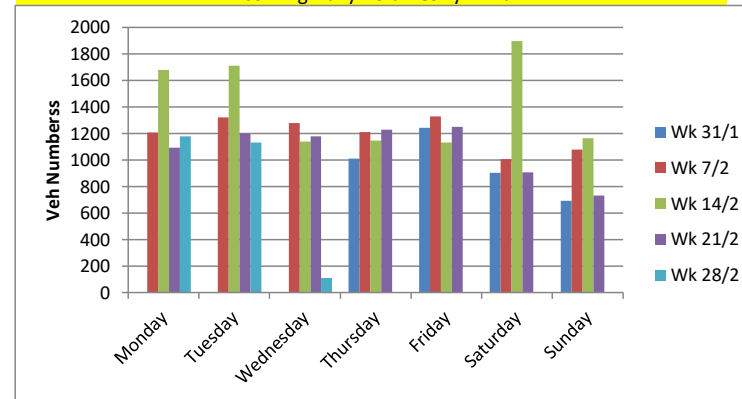

Incoming Daily Volumes Lynn Rd